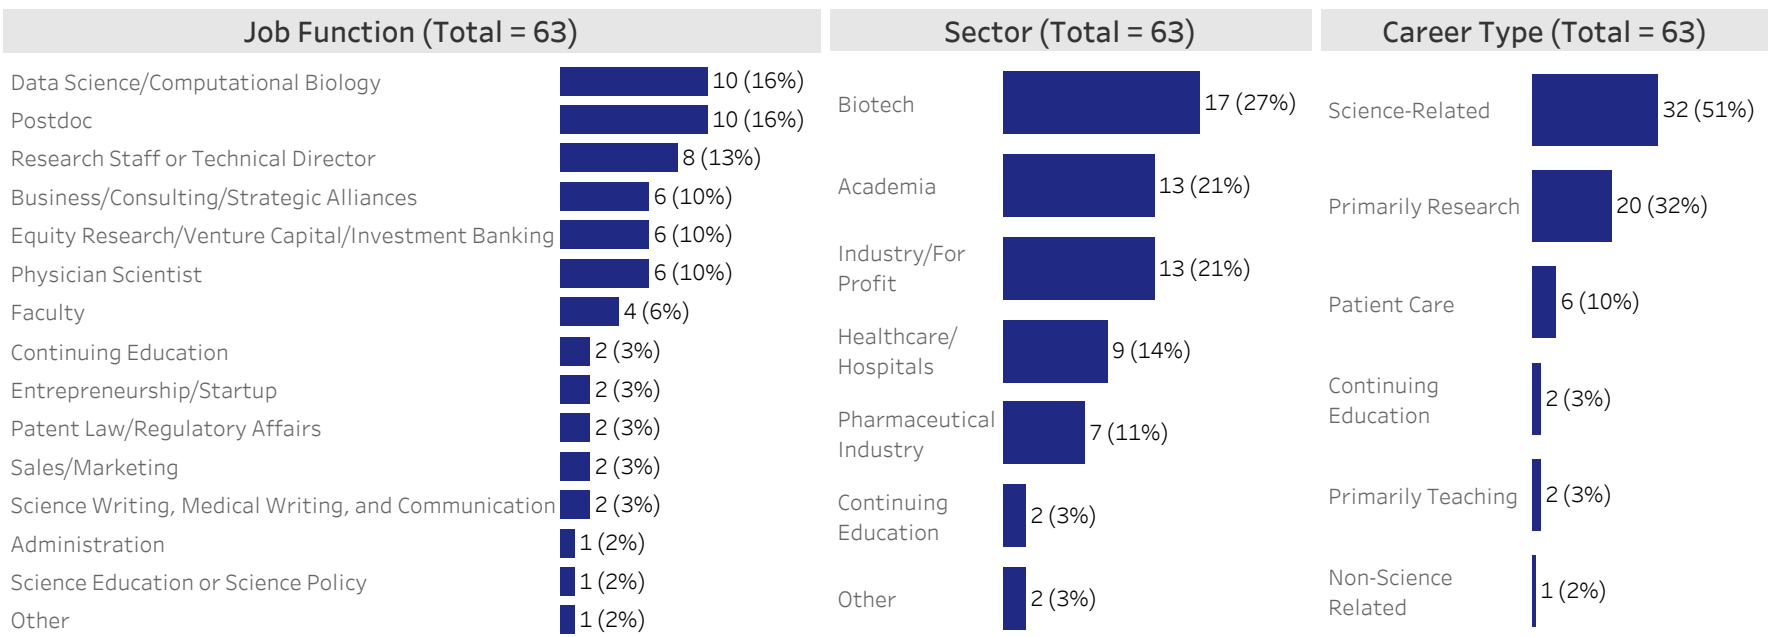

Career Outcomes for PhD Alums

Data reflects PhD alums as well as 8 MD/PhD

Note: Known current career placement for Weill Cornell Graduate School alumni.