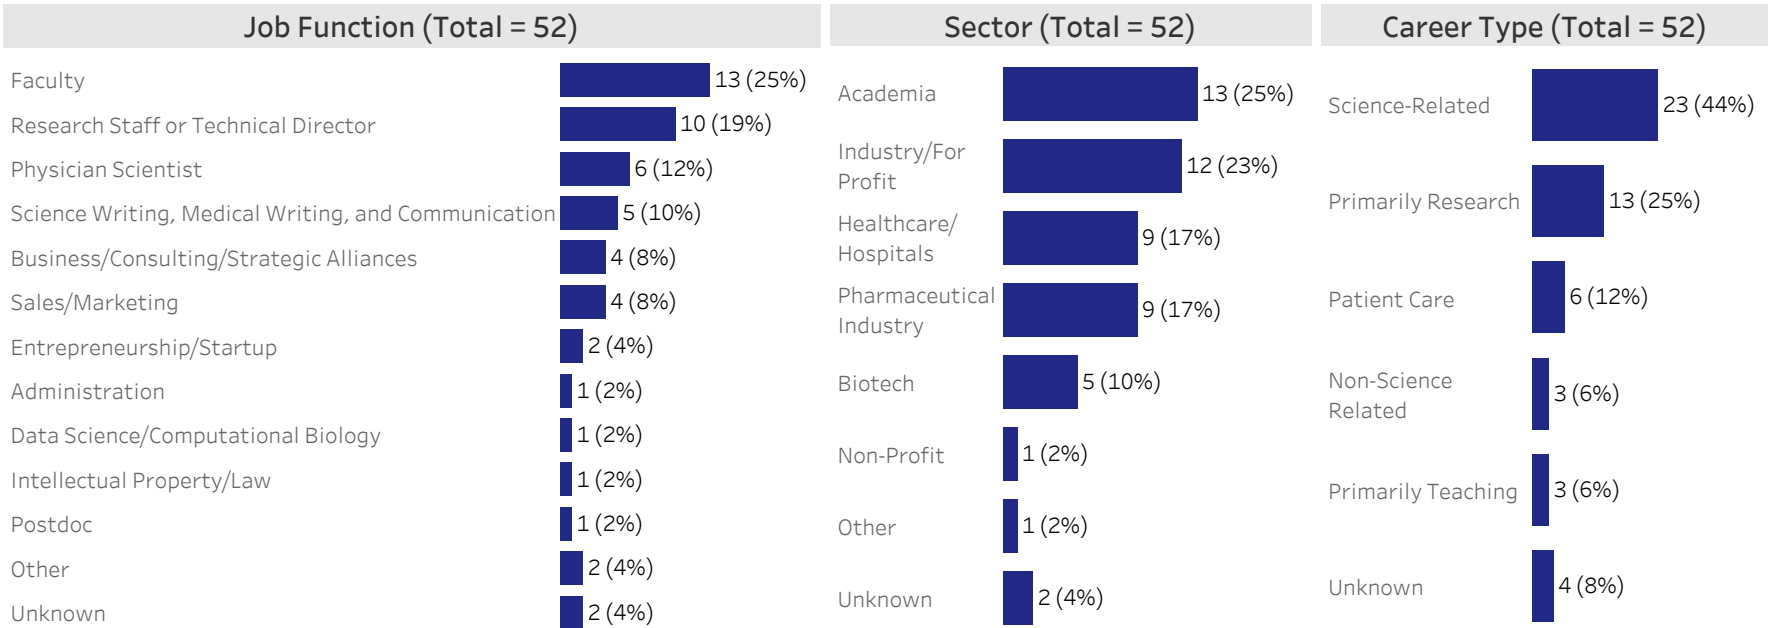

Career Outcomes for PhD Alums

Data reflects PhD alums as well as 8 MD/PhD

Note: Known current career placement for Weill Cornell Graduate School alumni.

Career Outcomes for PhD Alums

Data reflects PhD alums as well as 6 MD/PhD