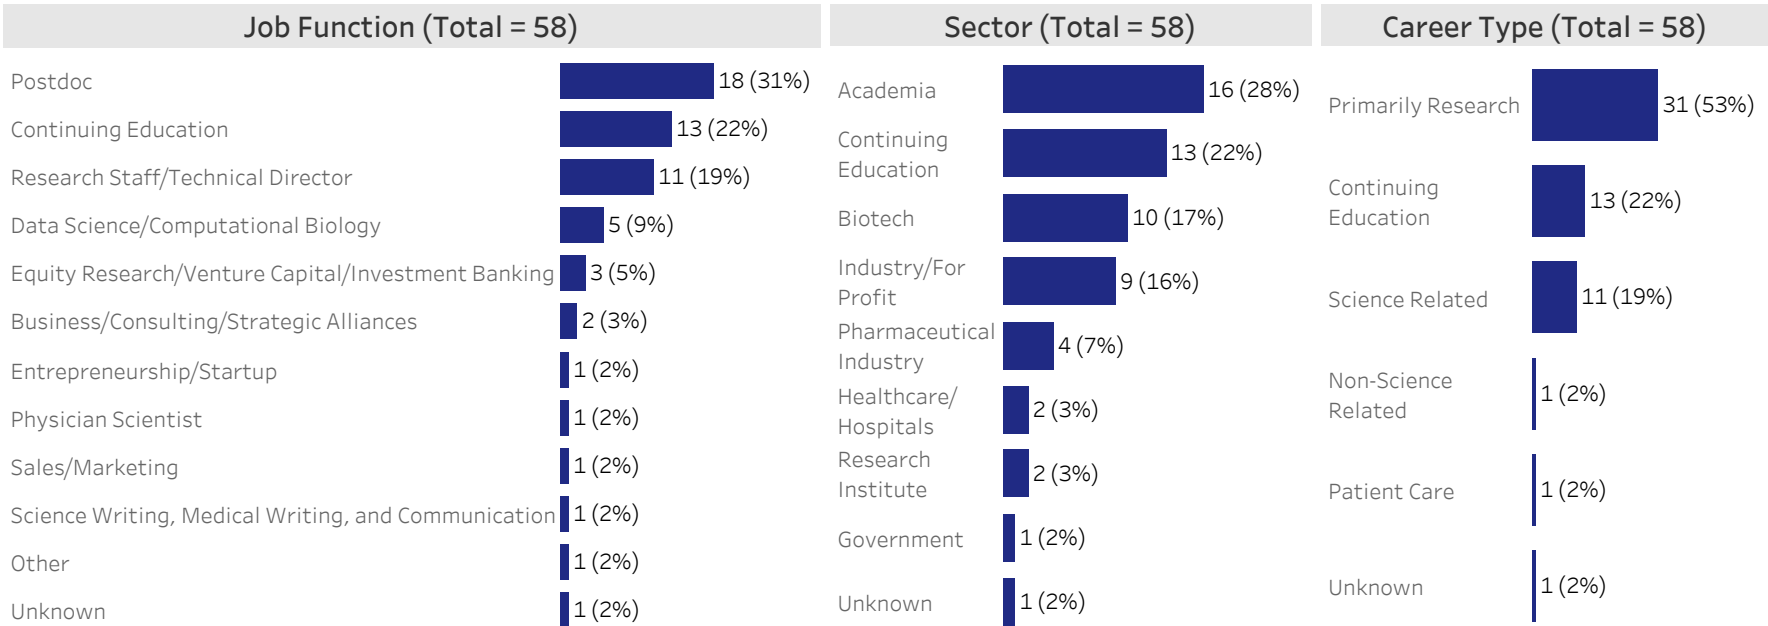

Weill Cornell Medicine PhD Graduate Career Outcomes

Class of
 ● 2021
 ○ 2017
 ○ 2011
 ○ 2007

Career Outcomes for PhD Alums

Data reflects PhD alums as well as 12 MD/PhD

Note: Known current career placement for Weill Cornell Graduate School alumni.